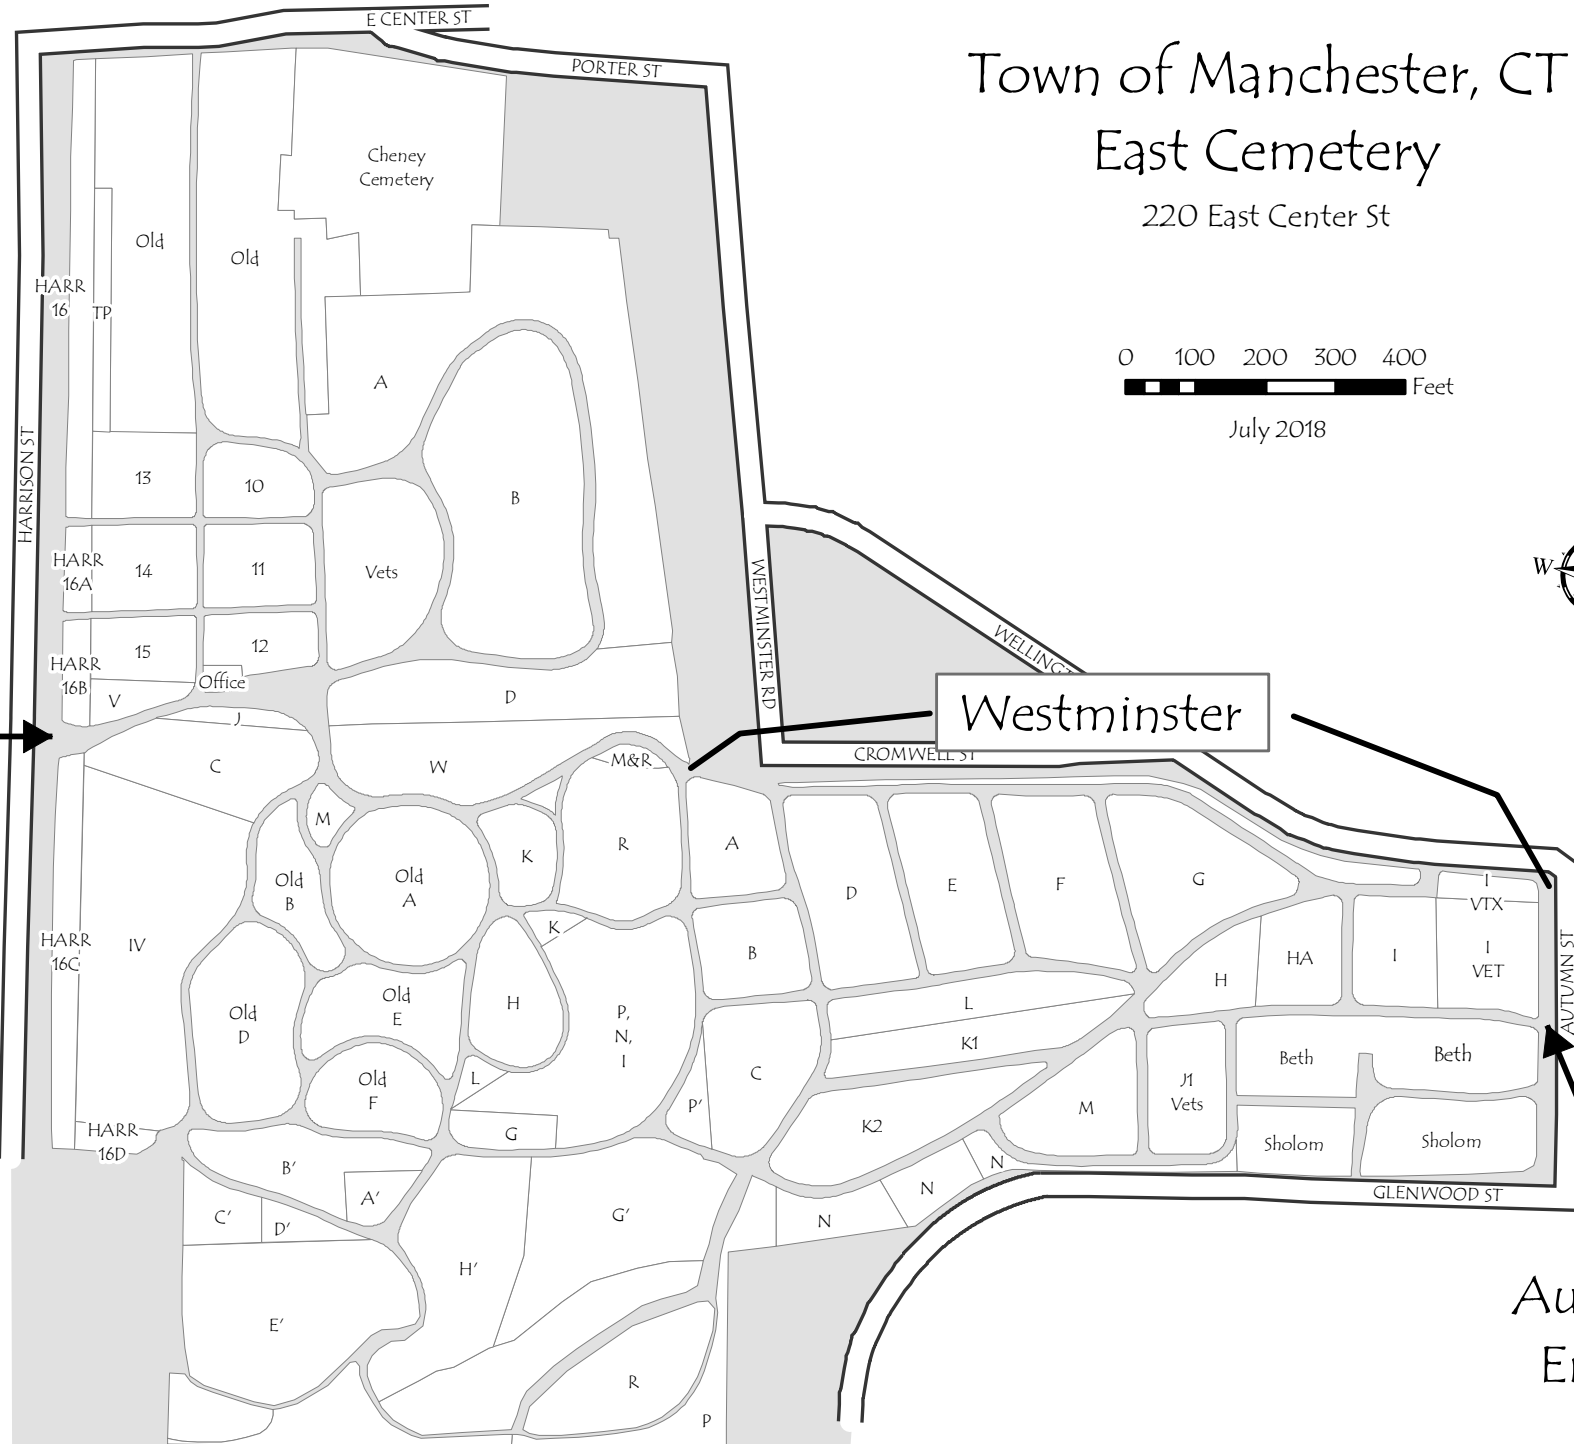

# Town of Manchester, CT East Cemetery

220 East Center St

July 2018

Main Entrance

Autumn St Entrance